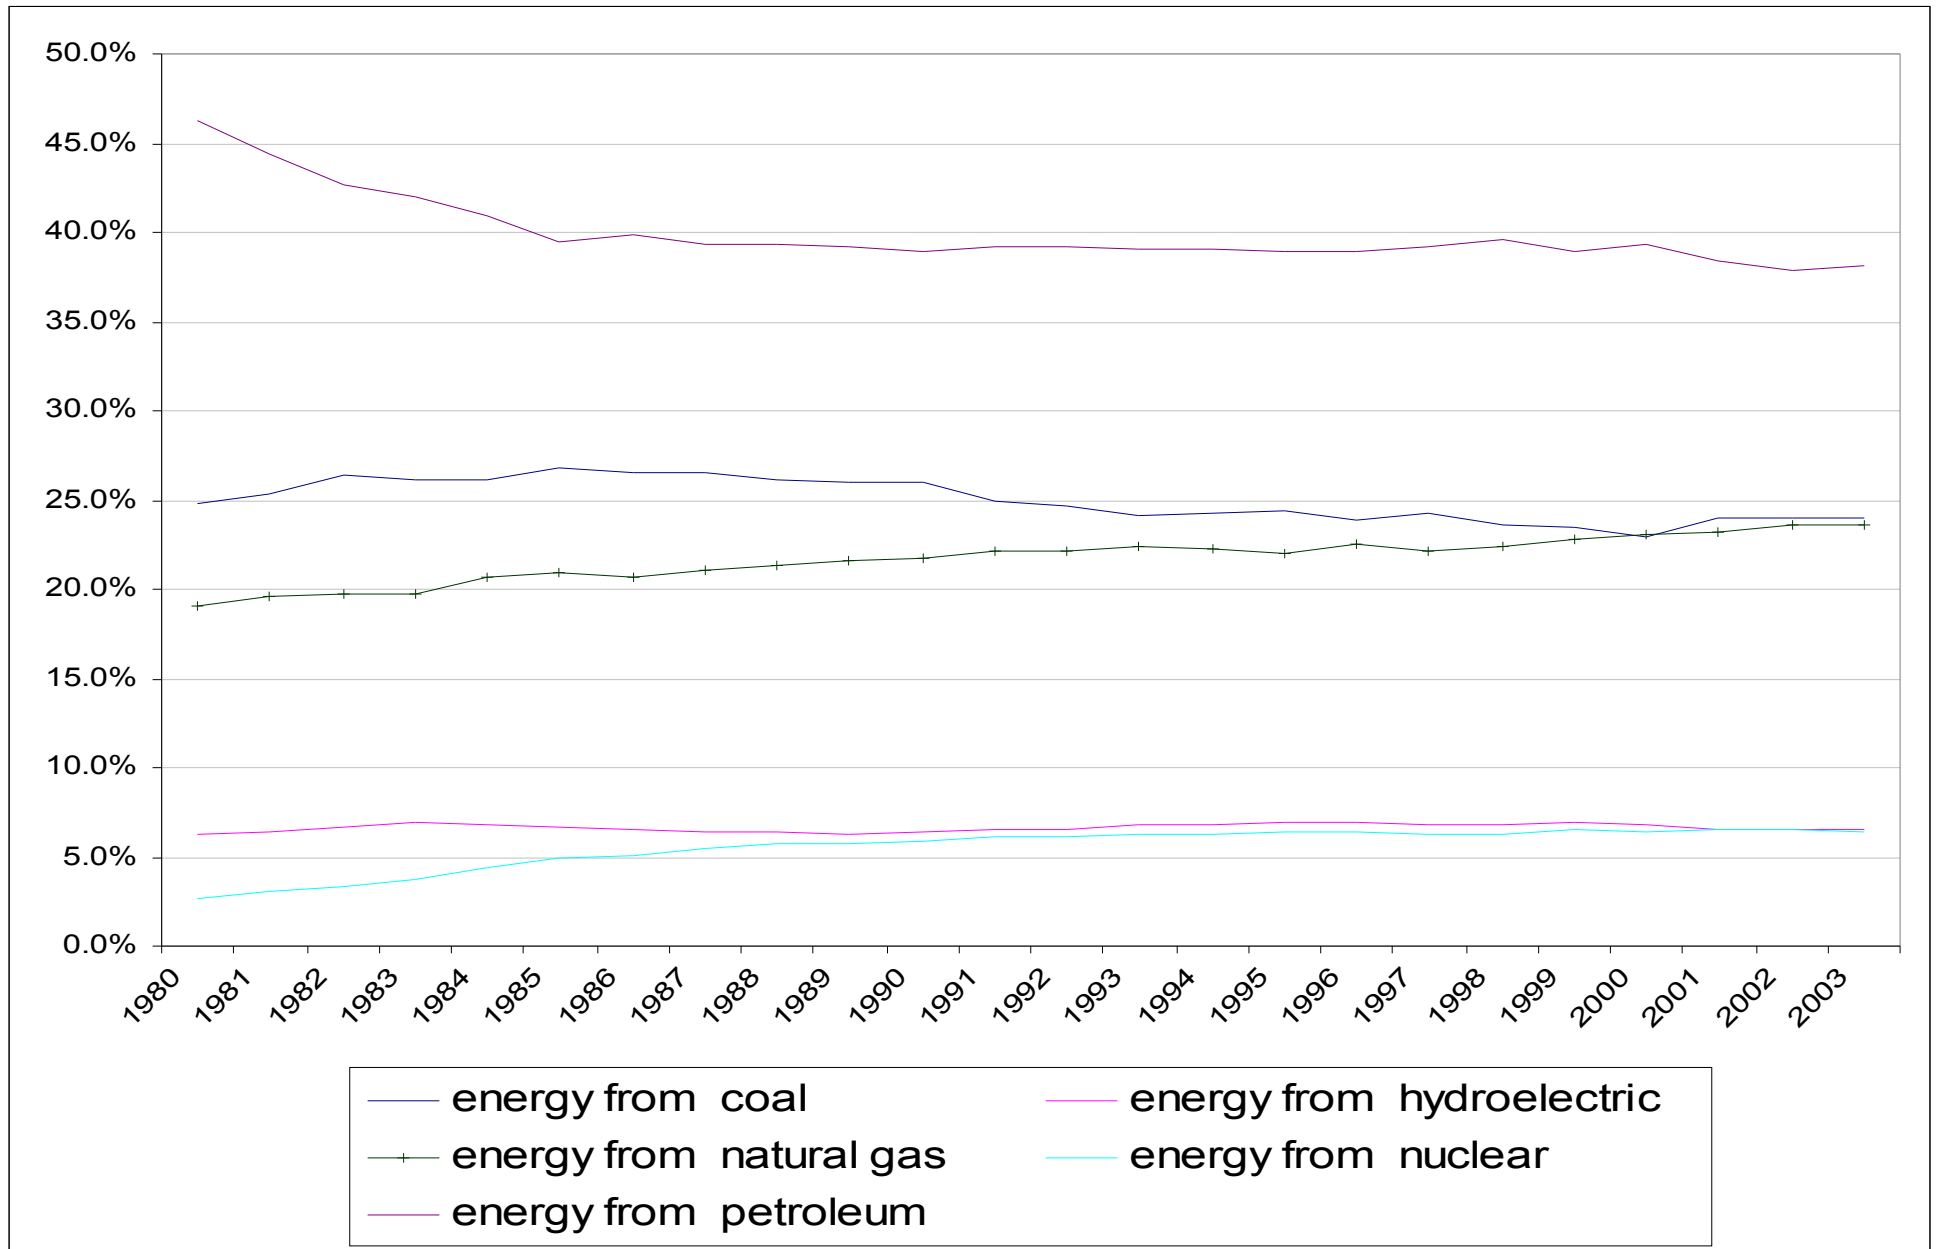

Energy produced 1980 to 2003

Energy produced 1980 to 2003

Energy produced per person 1980 to 2003

Data from table b1. <http://www.eia.doe.gov/emeu/iea/popgdp.html>
and table f1. <http://www.eia.doe.gov/emeu/iea/wepbtu.html>

Charts prepared by Gen eShackman
The Global Social Change Research Project
<http://gsociology.icaap.org>

World, energy produced by type 1980 to 2003

OECD, energy produced by type 1980 to 2003

Non OECD, energy produced by type 1980 to 2003