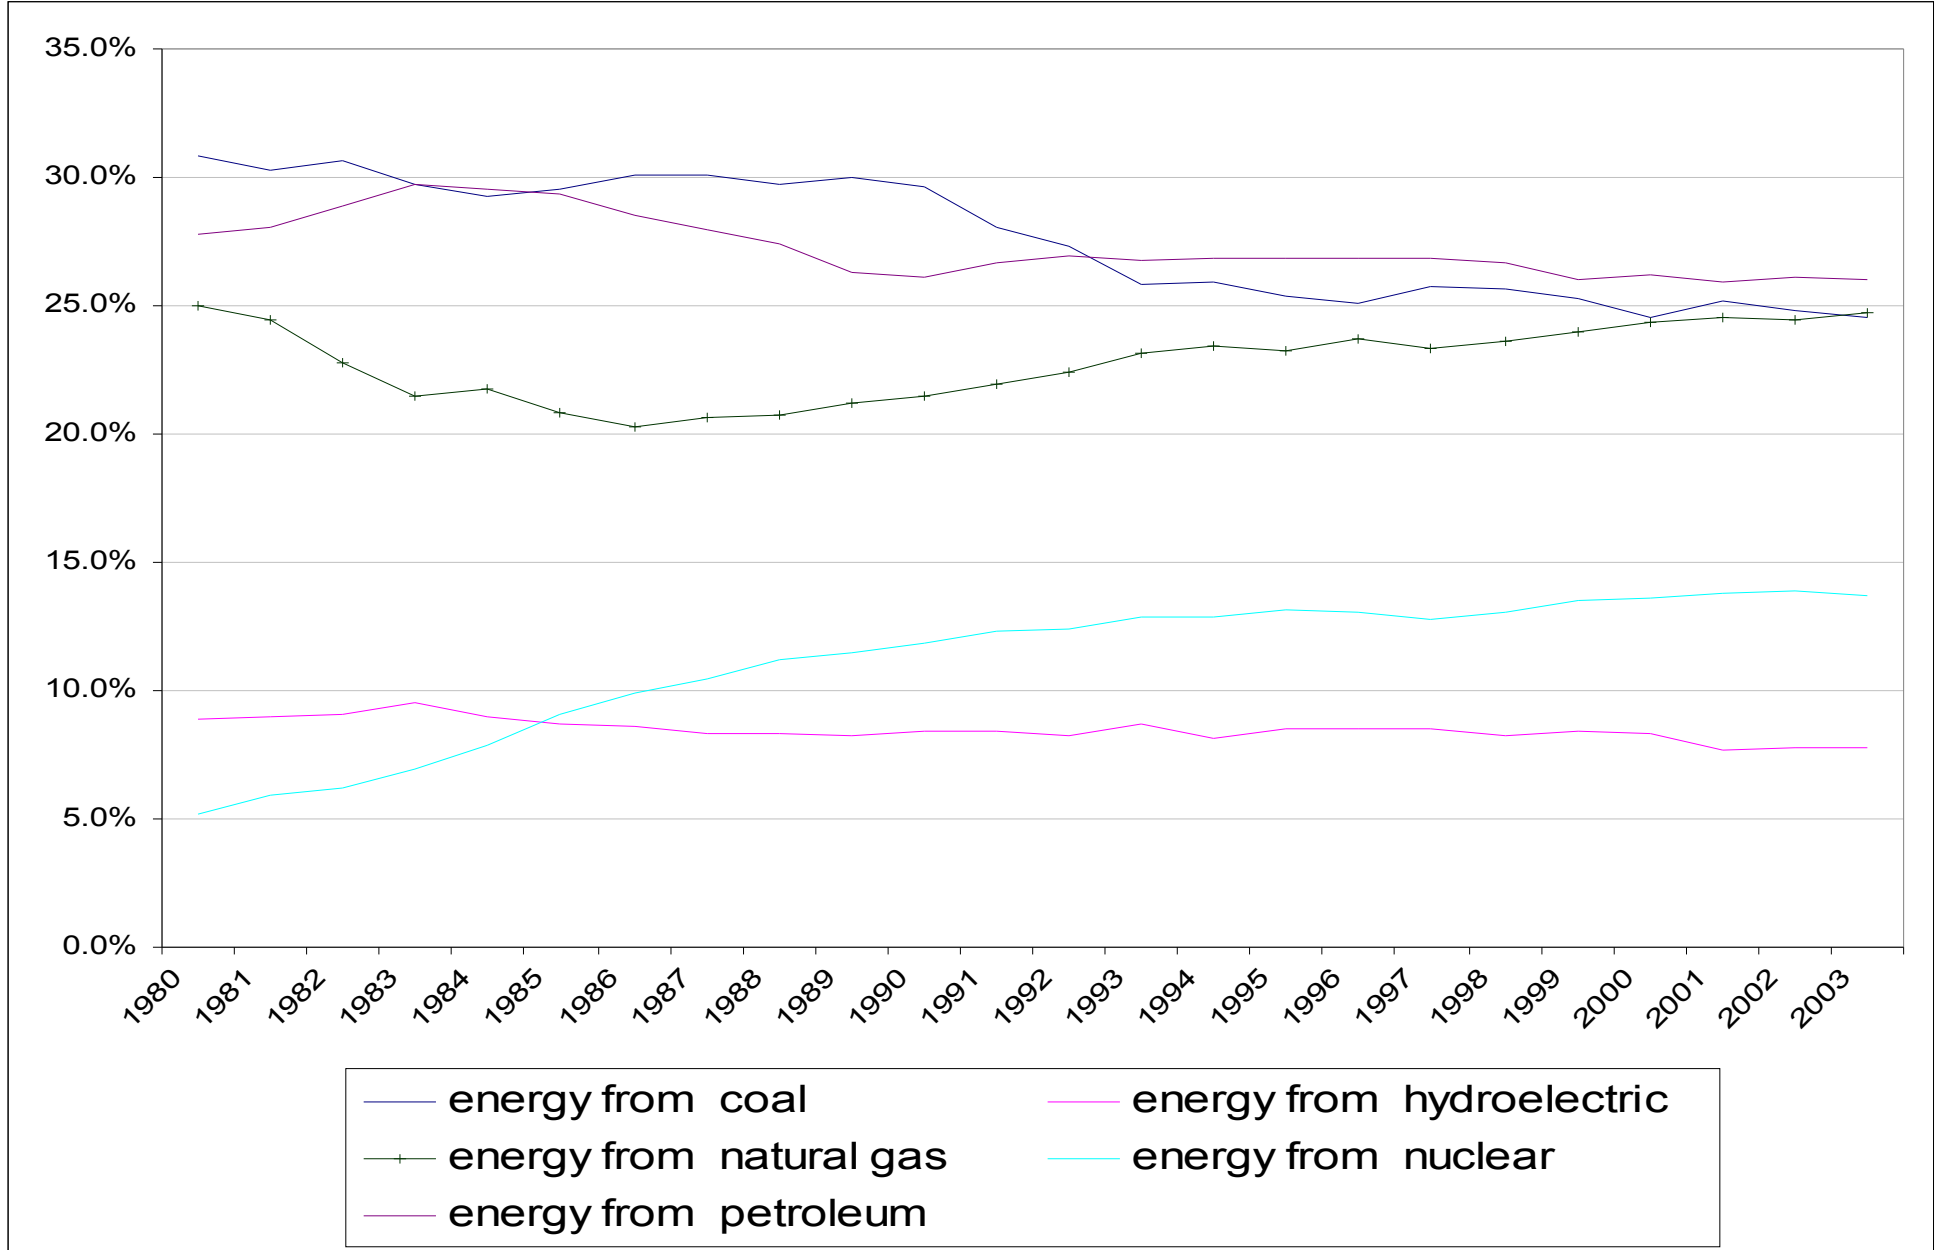

Energy produced 1980 to 2003

Energy produced 1980 to 2003

Energy produced per person 1980 to 2003

Data from table b1. <http://www.eia.doe.gov/emeu/iea/popgdp.html>
and table f1. <http://www.eia.doe.gov/emeu/iea/wepbtu.html>

Charts prepared by Gen eShackman
The Global Social Change Research Project
<http://gsociology.icaap.org>

World, energy produced by type 1980 to 2003

OECD, energy produced by type 1980 to 2003

Non OECD, energy produced by type 1980 to 2003