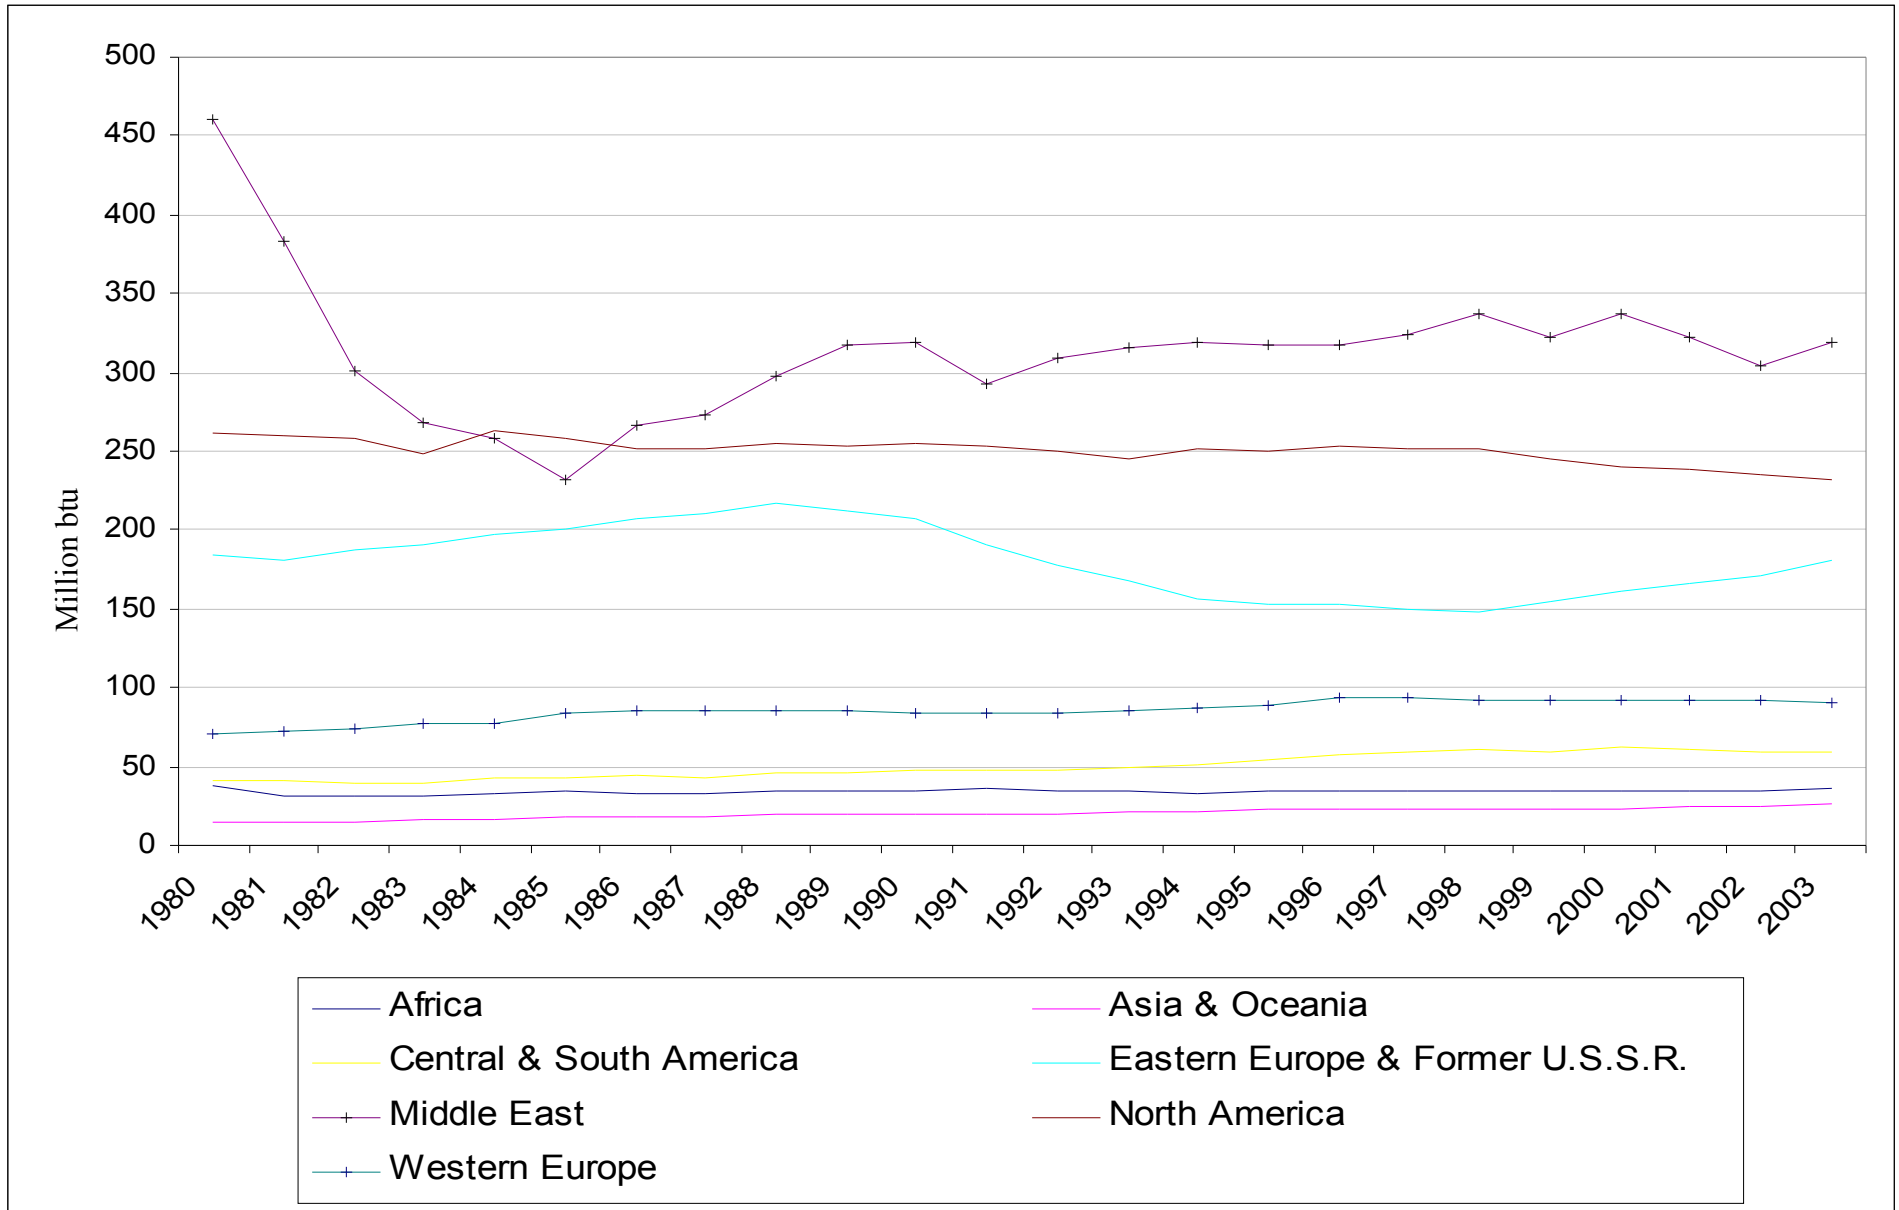

Energy produced 1980 to 2003

Energy produced 1980 to 2003

Energy produced per person 1980 to 2003

Data from table b1. <http://www.eia.doe.gov/emeu/iea/popgdp.html>
and table f1. <http://www.eia.doe.gov/emeu/iea/wepbtu.html>

Charts prepared by Gen eShackman
The Global Social Change Research Project
<http://gsociology.icaap.org>

World, energy produced by type 1980 to 2003

OECD, energy produced by type 1980 to 2003

Non OECD, energy produced by type 1980 to 2003