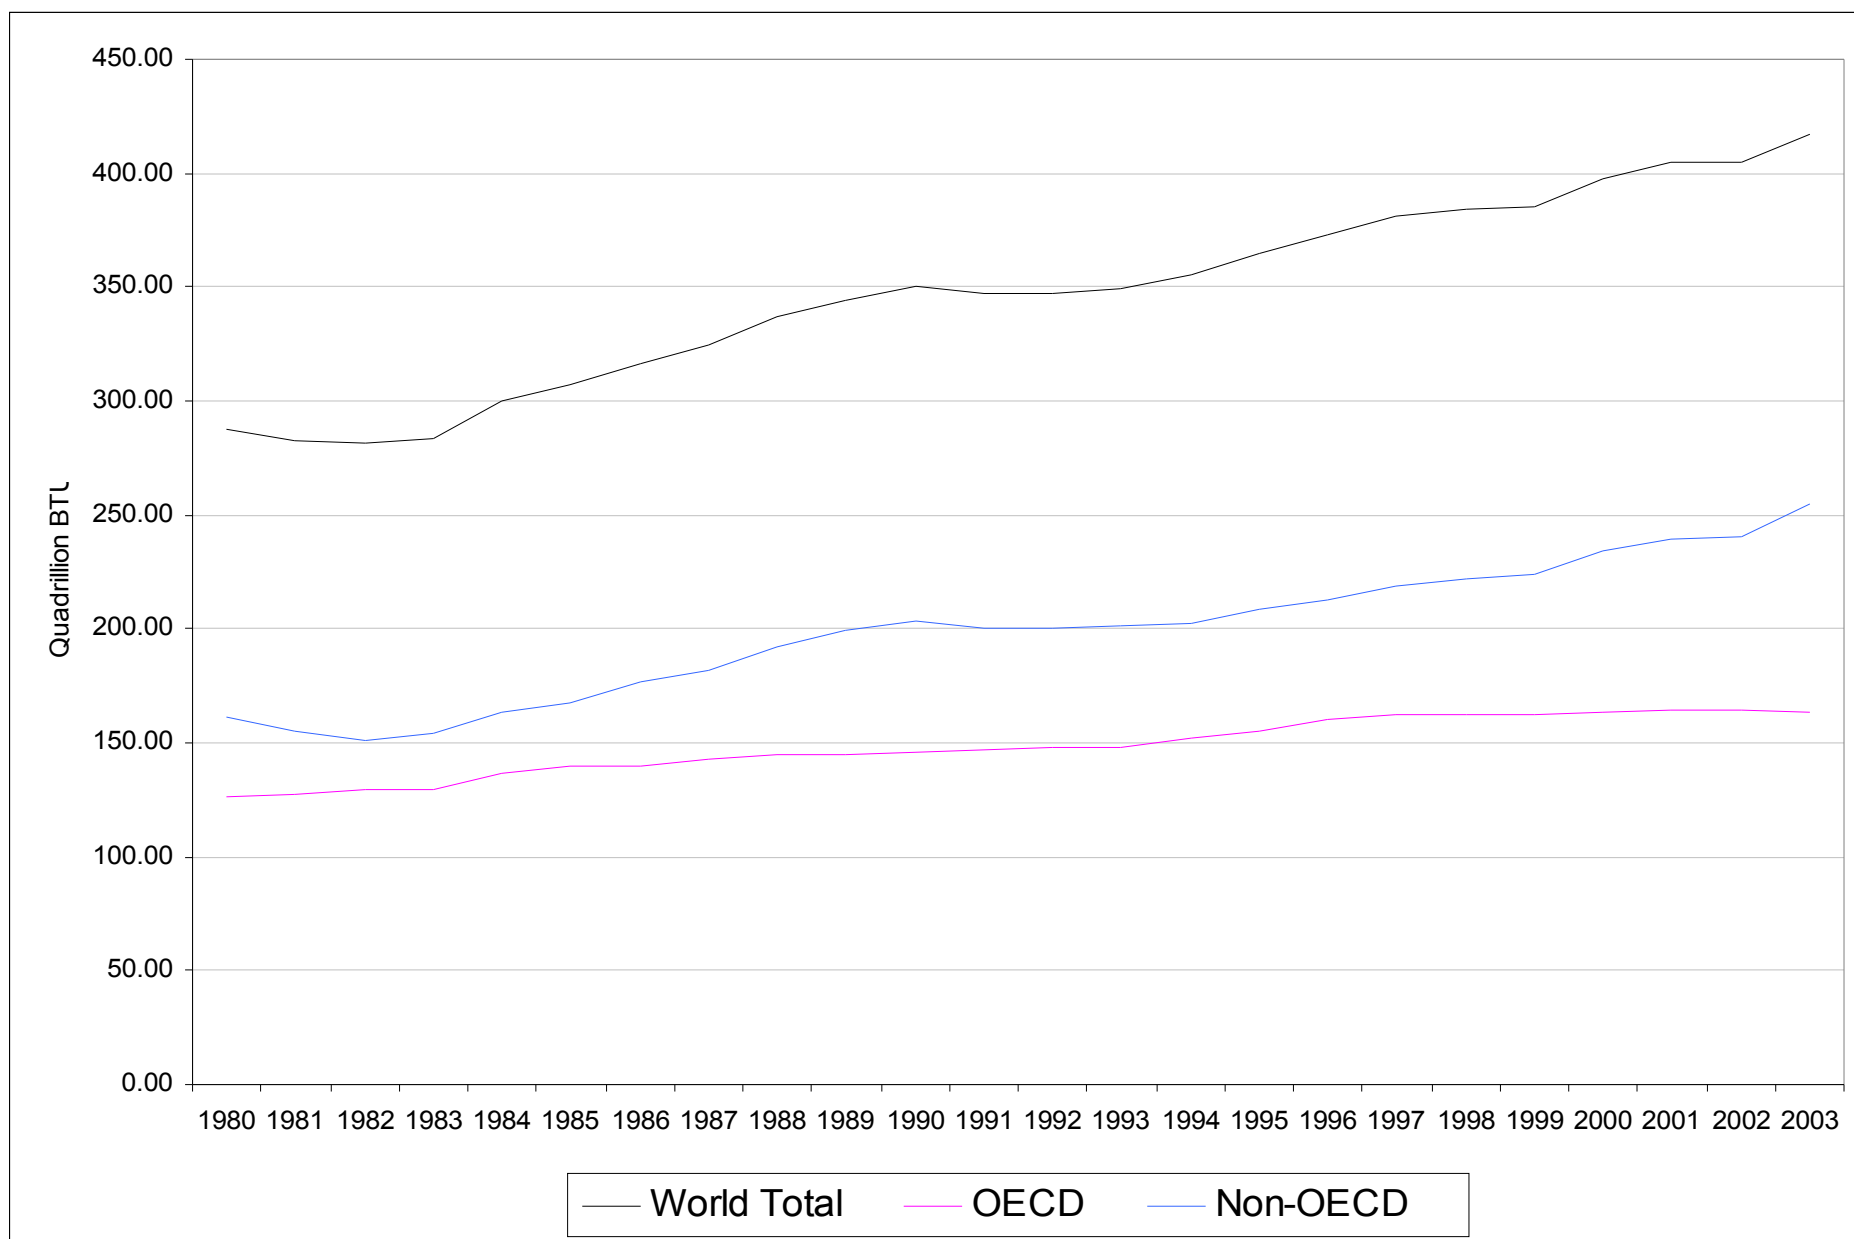

Energy produced 1980 to 2003

Energy produced 1980 to 2003

Energy produced per person 1980 to 2003

Data from table b1. <http://www.eia.doe.gov/emeu/iea/popgdp.html>
and table f1. <http://www.eia.doe.gov/emeu/iea/wepbtu.html>

Charts prepared by Gen eShackman
The Global Social Change Research Project
<http://gsociology.icaap.org>

World, energy produced by type 1980 to 2003

OECD, energy produced by type 1980 to 2003

Non OECD, energy produced by type 1980 to 2003