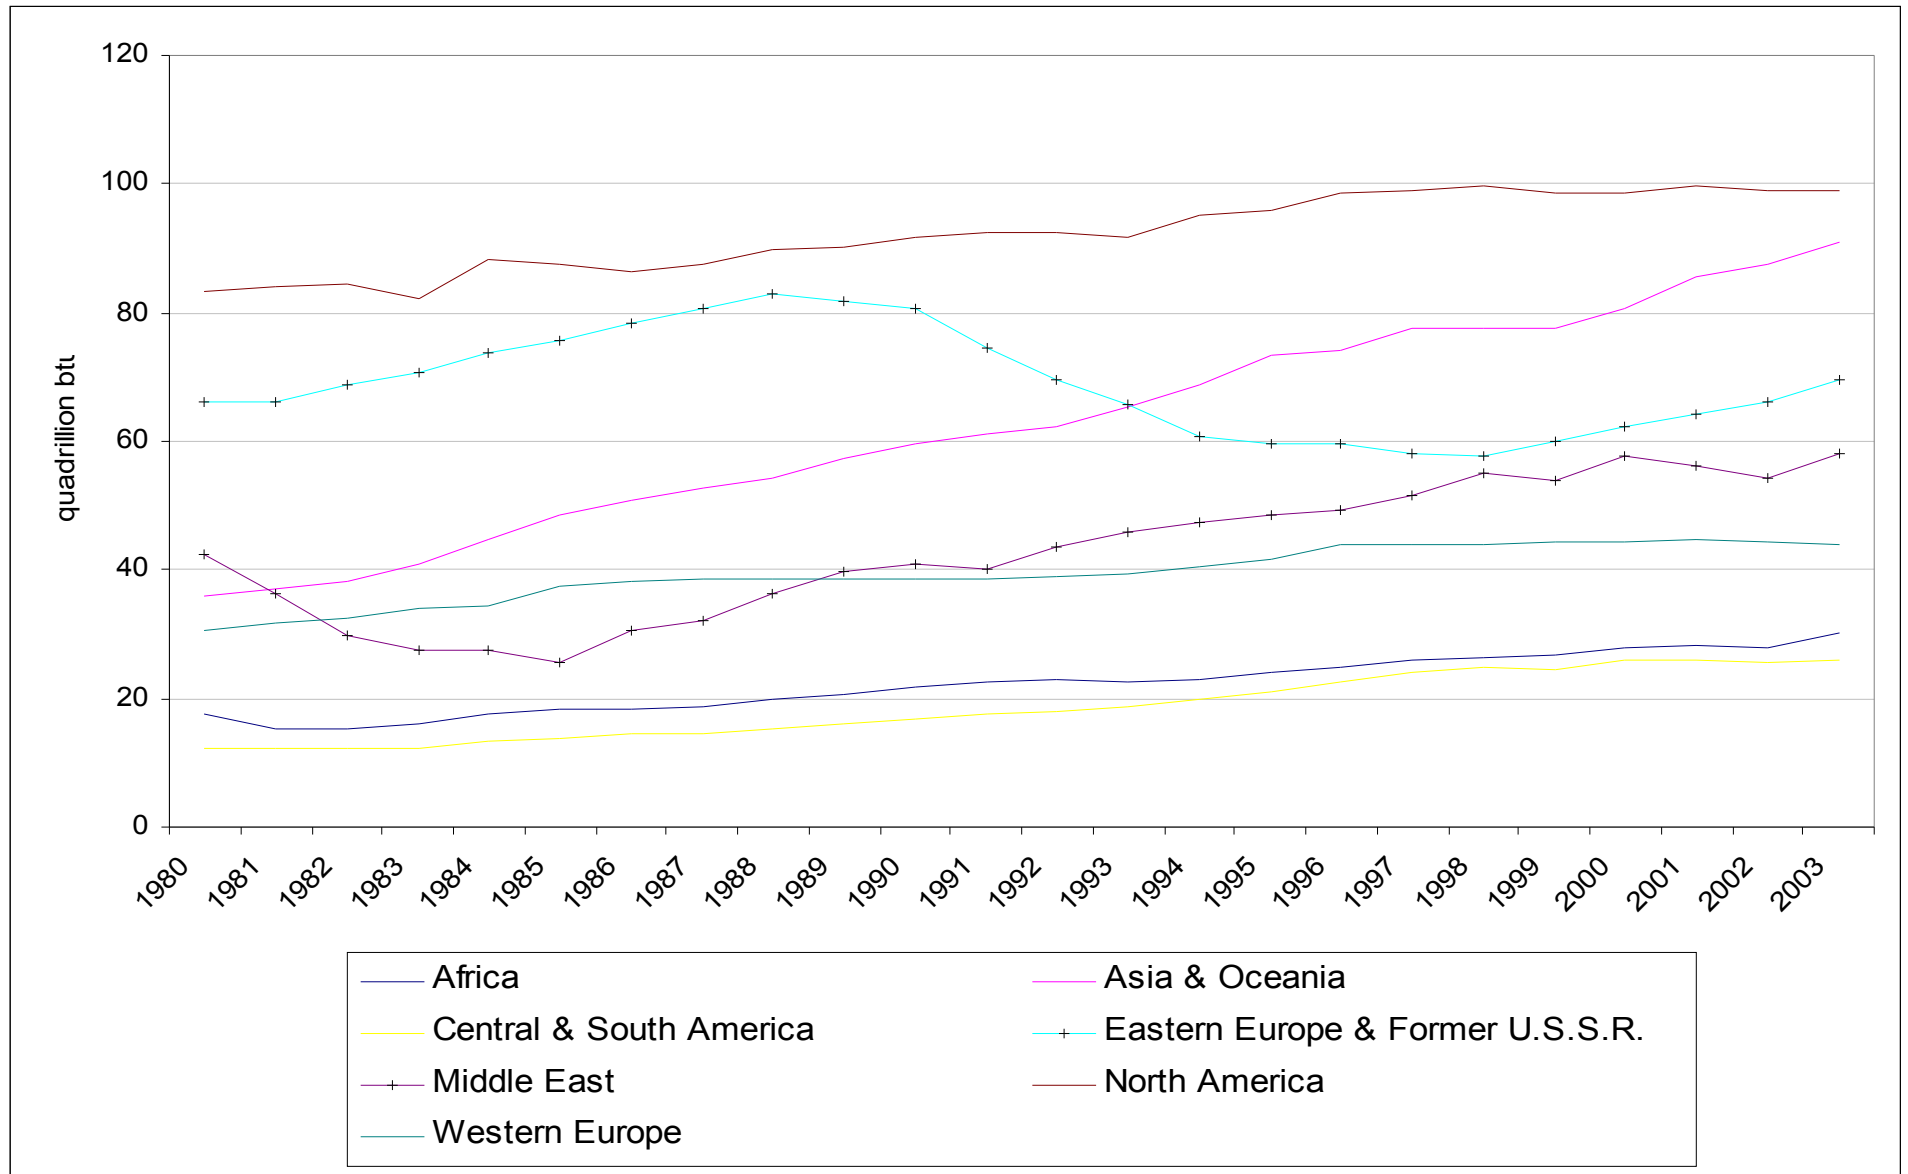

Energy produced 1980 to 2003

Energy produced 1980 to 2003

Energy produced per person 1980 to 2003

Data from table b1. <http://www.eia.doe.gov/emeu/iea/popgdp.html>
and table f1. <http://www.eia.doe.gov/emeu/iea/wepbtu.html>

Charts prepared by Gen eShackman
The Global Social Change Research Project
<http://gsociology.icaap.org>

World, energy produced by type 1980 to 2003

OECD, energy produced by type 1980 to 2003

Non OECD, energy produced by type 1980 to 2003